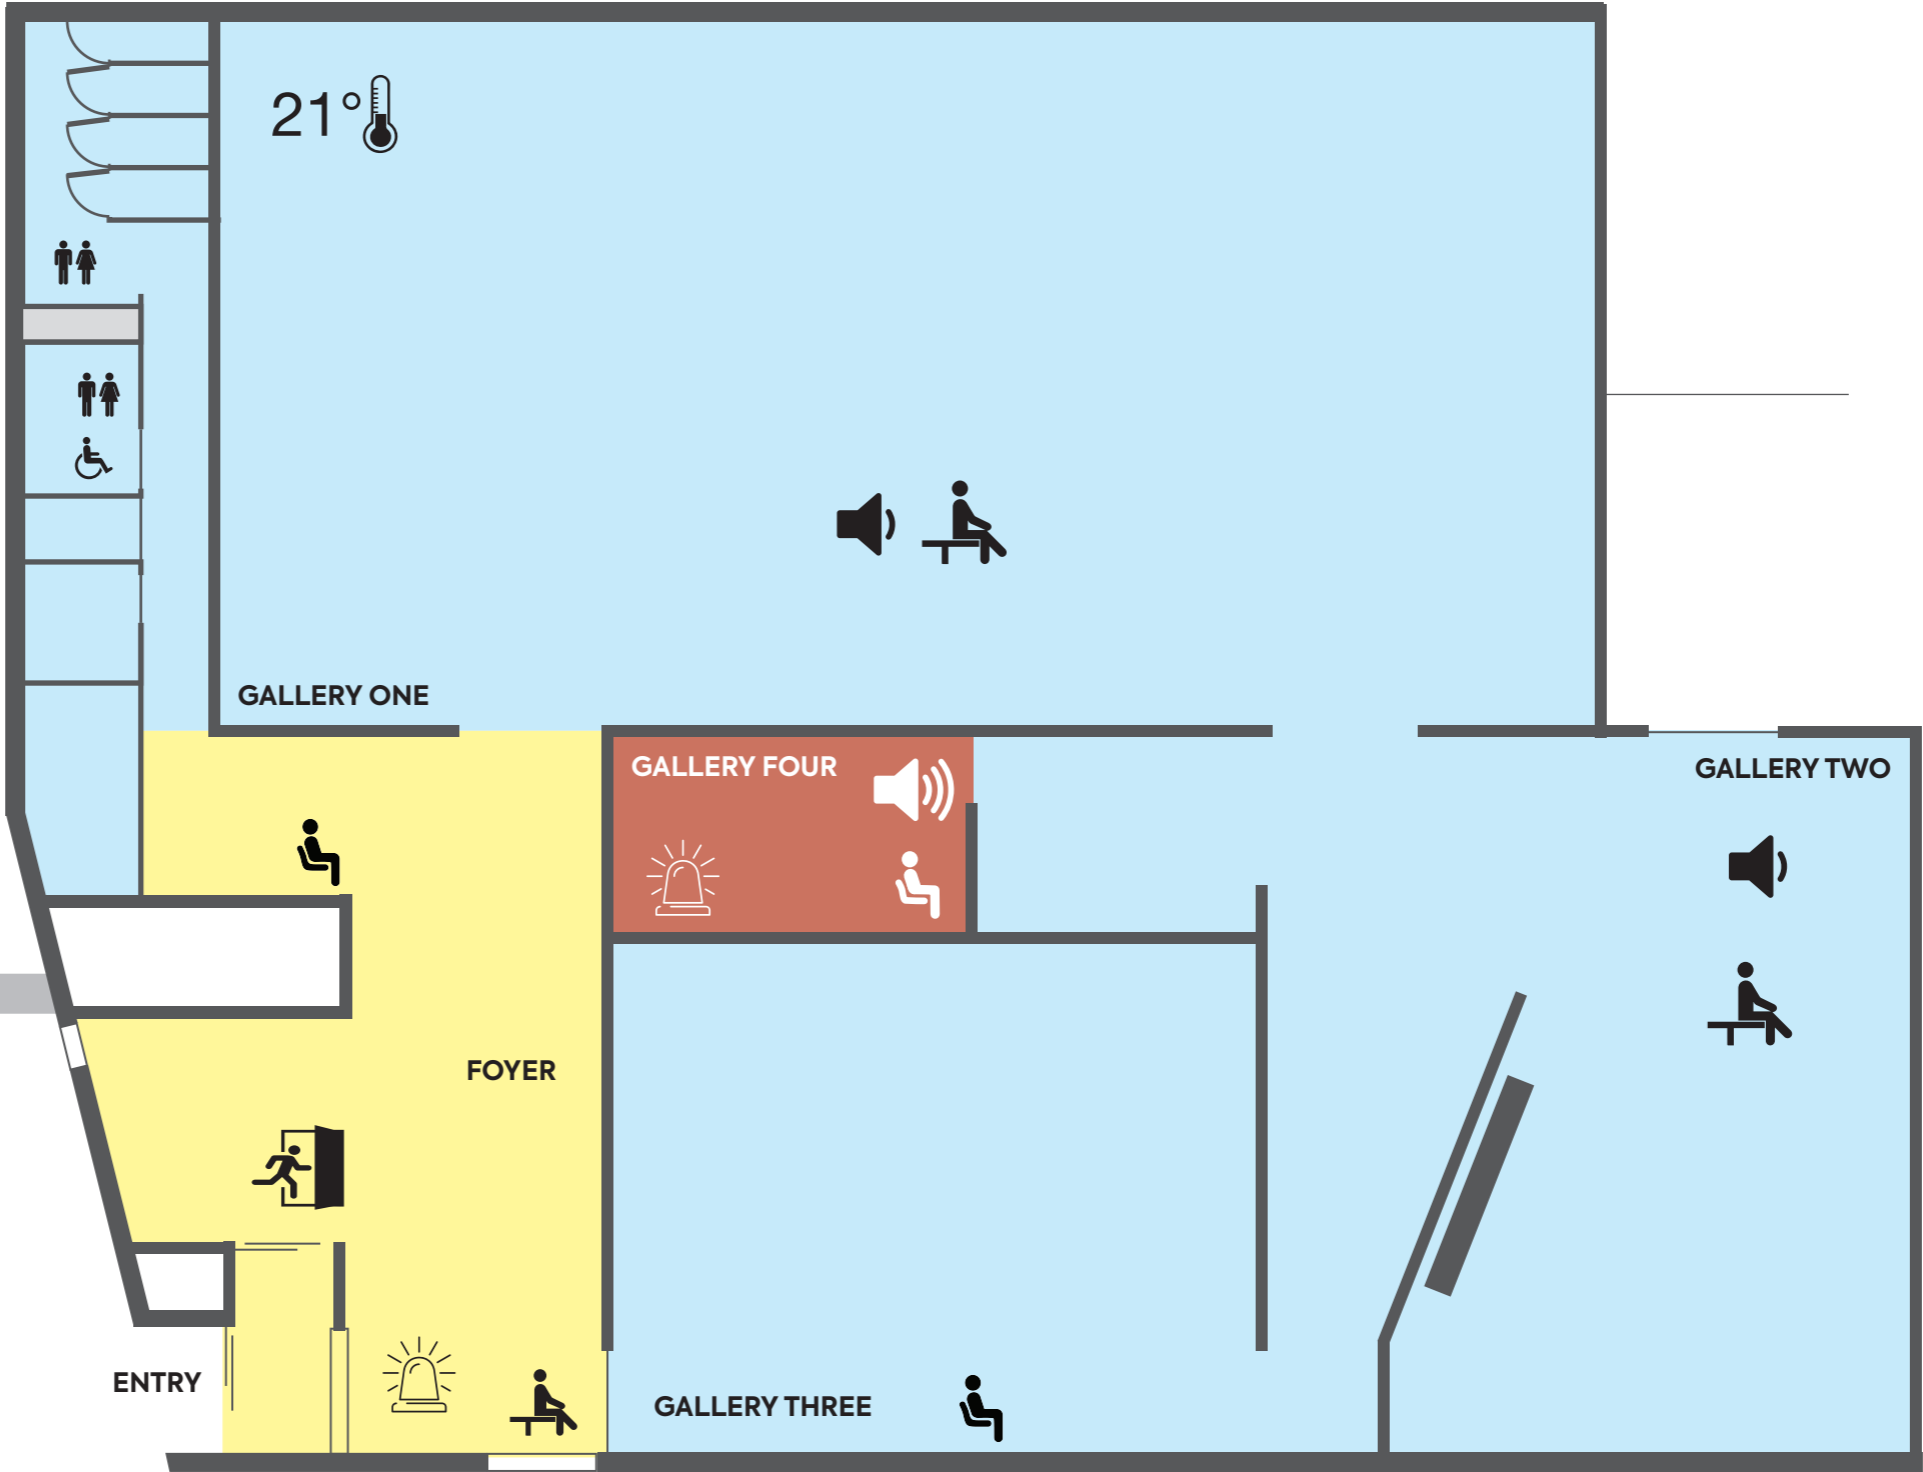

SENSORY MAP | *Wilder Times*

This exhibition in an 80% visual show

Available at Art Museum reception

- Information Desk (i)
- LARGE PRINT
- Audio description available (AD)
- Wheelchair
- TACTILE OBJECTS

LEGEND				LIGHT ZONES			
	Large print text available		Wheelchair available		Unisex toilets		Occasional flashing lights
	Tactile objects available		Bench seating		Accessible unisex toilets		80% visual exhibit
	Information Desk		Backed seating		Building Exit		Room/museum temperature
					Louder environment		Lowly lit space
					Quieter environment		Brightly lit space
							Dark space