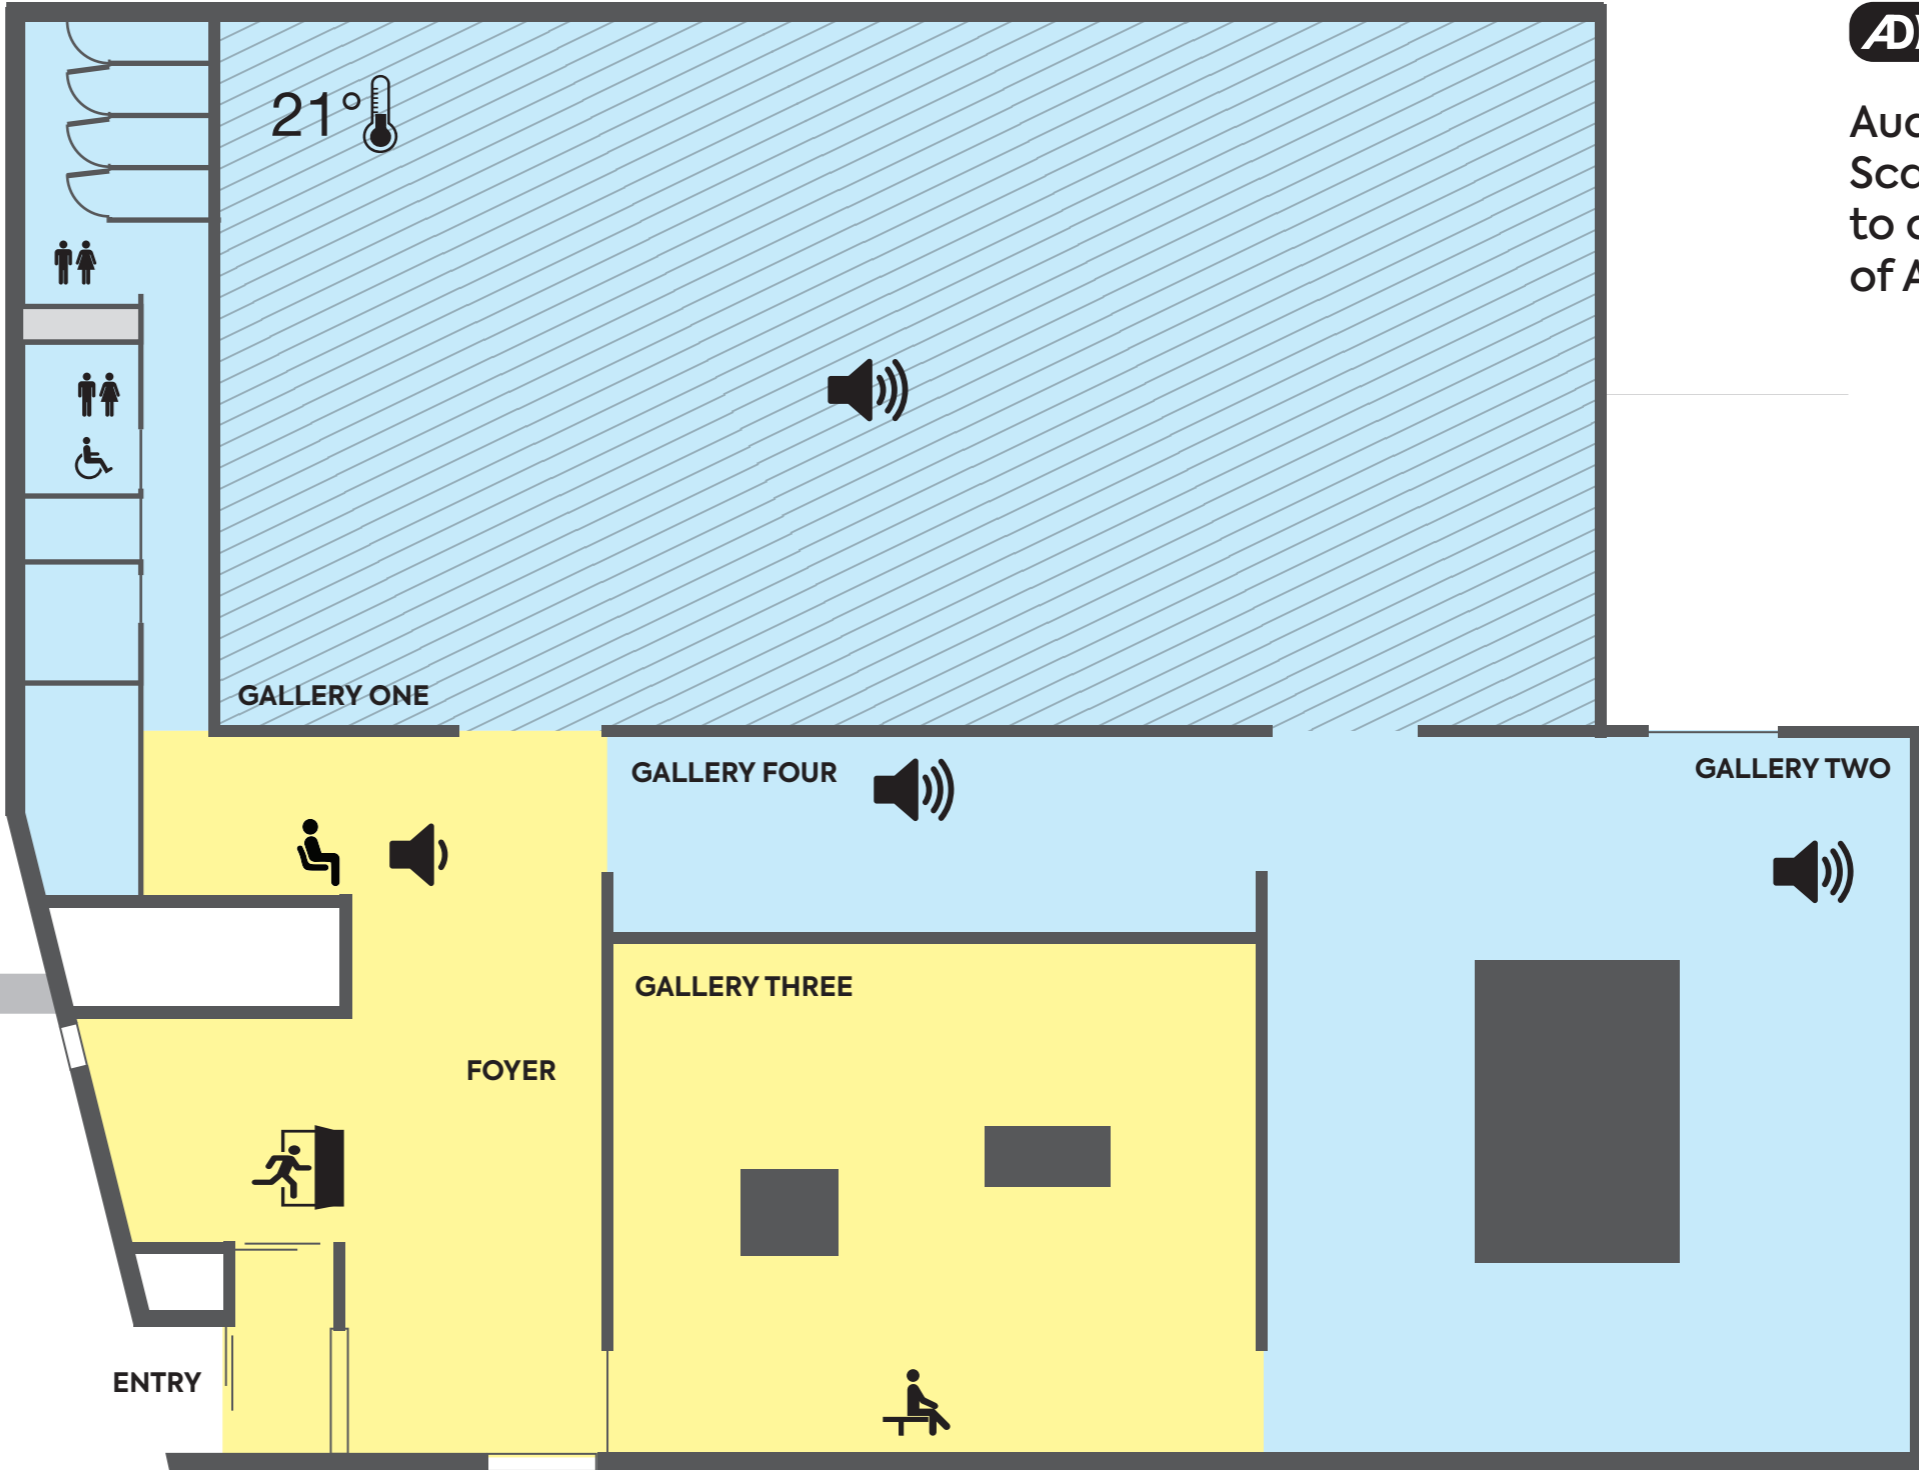

# SENSORY MAP | *bagan bariwariganyan: echoes of country* & Boyd Collection Gallery

This exhibition in an 80% visual show

Available at Art Museum reception

- Information Desk (i)
- LARGE PRINT
- Audio Description (AD)))
- Wheelchair Accessible
- TACTILE OBJECTS
- Bench Seating

Audio Description  
Scan the QR below to access a selection of Audio Descriptions

*bagan bariwariganyan: echoes of country*

Boyd Collection Gallery

LEGEND				LIGHT ZONES			
	Large print text available		Wheelchair available		Audio description available		80% visual exhibition
	Tactile objects available		Bench seating		Louder environment		Room/museum temperature
	Information Desk		Backed seating		Quieter environment		Vestibular risk - Large scale instalation which may limit movement
			Unisex toilets				Lowly lit space
			Accessible unisex toilets				Brightly lit space
			Building Exit				Dark space