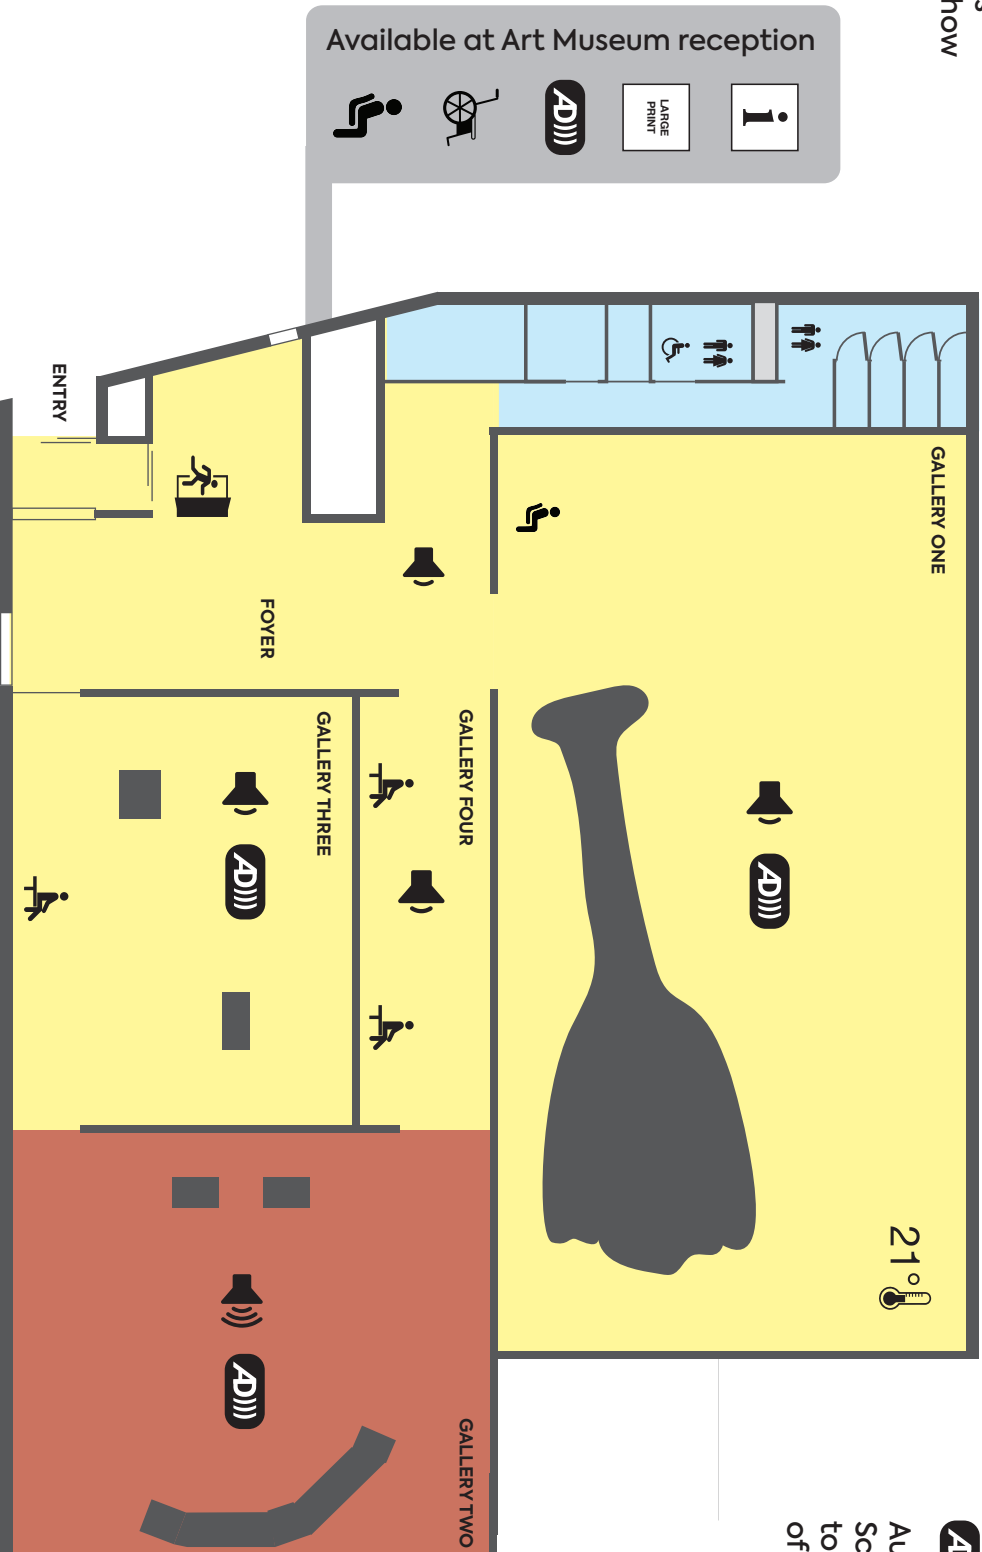

# SENSORY MAP | Thinking together: Exchanges with the natural world & Boyd Collection Gallery

This exhibition is an 80% visual show

Audio description  
Scan the QR below  
to access a selection  
of Audio Descriptions

## LEGEND

- Large print text available
- Tactile objects available
- Information desk

- Wheelchair available
- Bench seating
- Backed seating

- Unisex toilets
- Accessible unisex toilets
- Building exit

- Audio description available
- Louder environment
- Quieter environment

- 80% visual exhibition Room/museum temperature
- 21°C
- Vestibular risk - large scale installation which may limit movement

## LIGHT ZONES

- Lowly lit space
- Brightly lit space
- Dark space